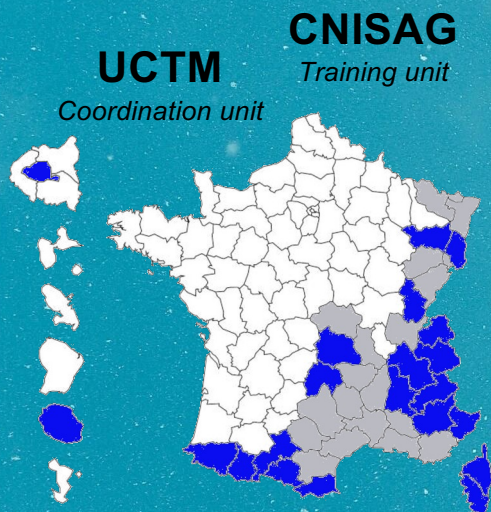

CLASSEMENT DES SOCIÉTÉS DE SAUVETAGE EN MONTAGNE ALPES

CHAMONIX
PGHM
MONT-BLANC

LCL Bertrand HOST
MJR Frédéric AUVET

A SECURITY CONTINUUM

Ensuring State's missions in the depth of its territories

22 PGHM
Rescue units