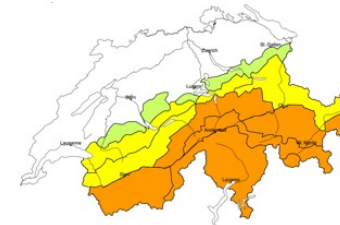

Avalanche Forecast - Refining