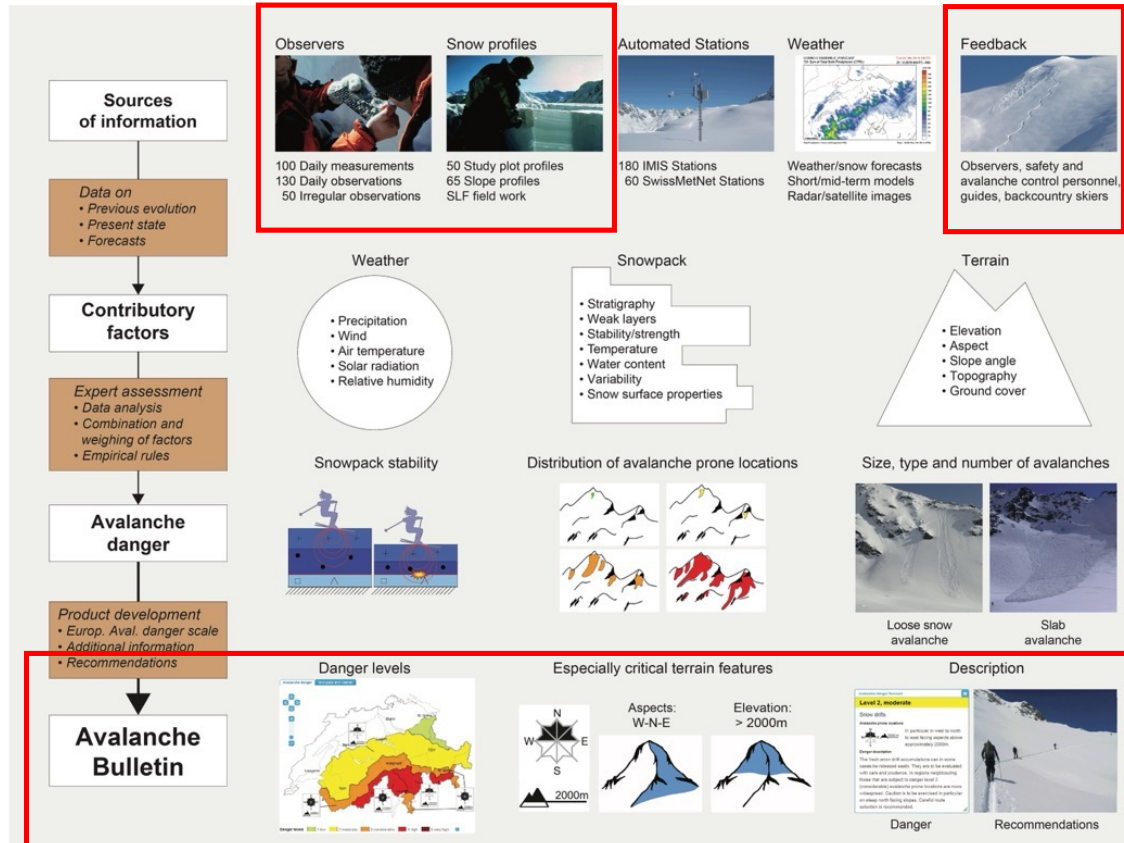

The production of the Avalanche Bulletin